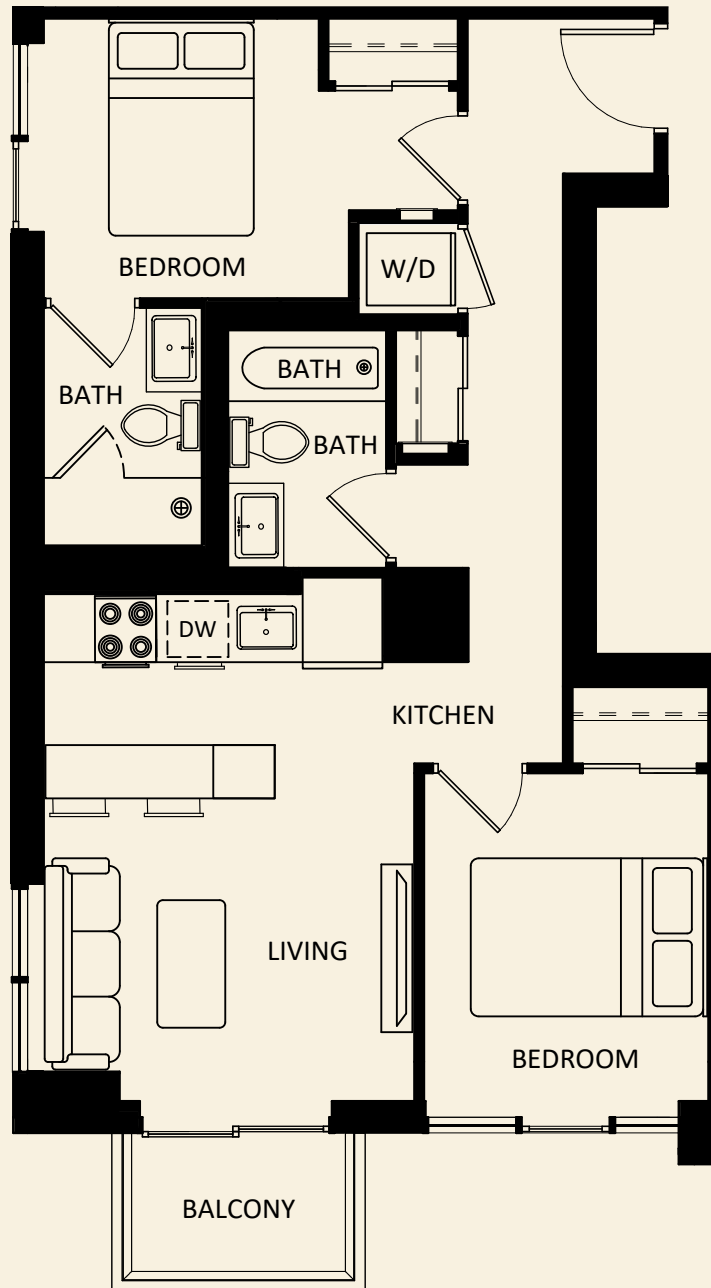

# 610 MARTIN GROVE

610 Martin Grove Road, Etobicoke

## TWO BEDROOM - MODEL 2B-A

Approximately 731 sq. ft.

These floor plans are representative only. All dimensions are approximate.